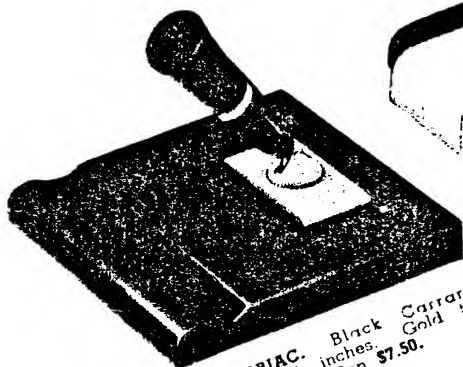

G325 AB1AC. Black Carrara. Gold trim. 3 3/4 x 3 1/4 inches. With No. 5 Pen $7.50.